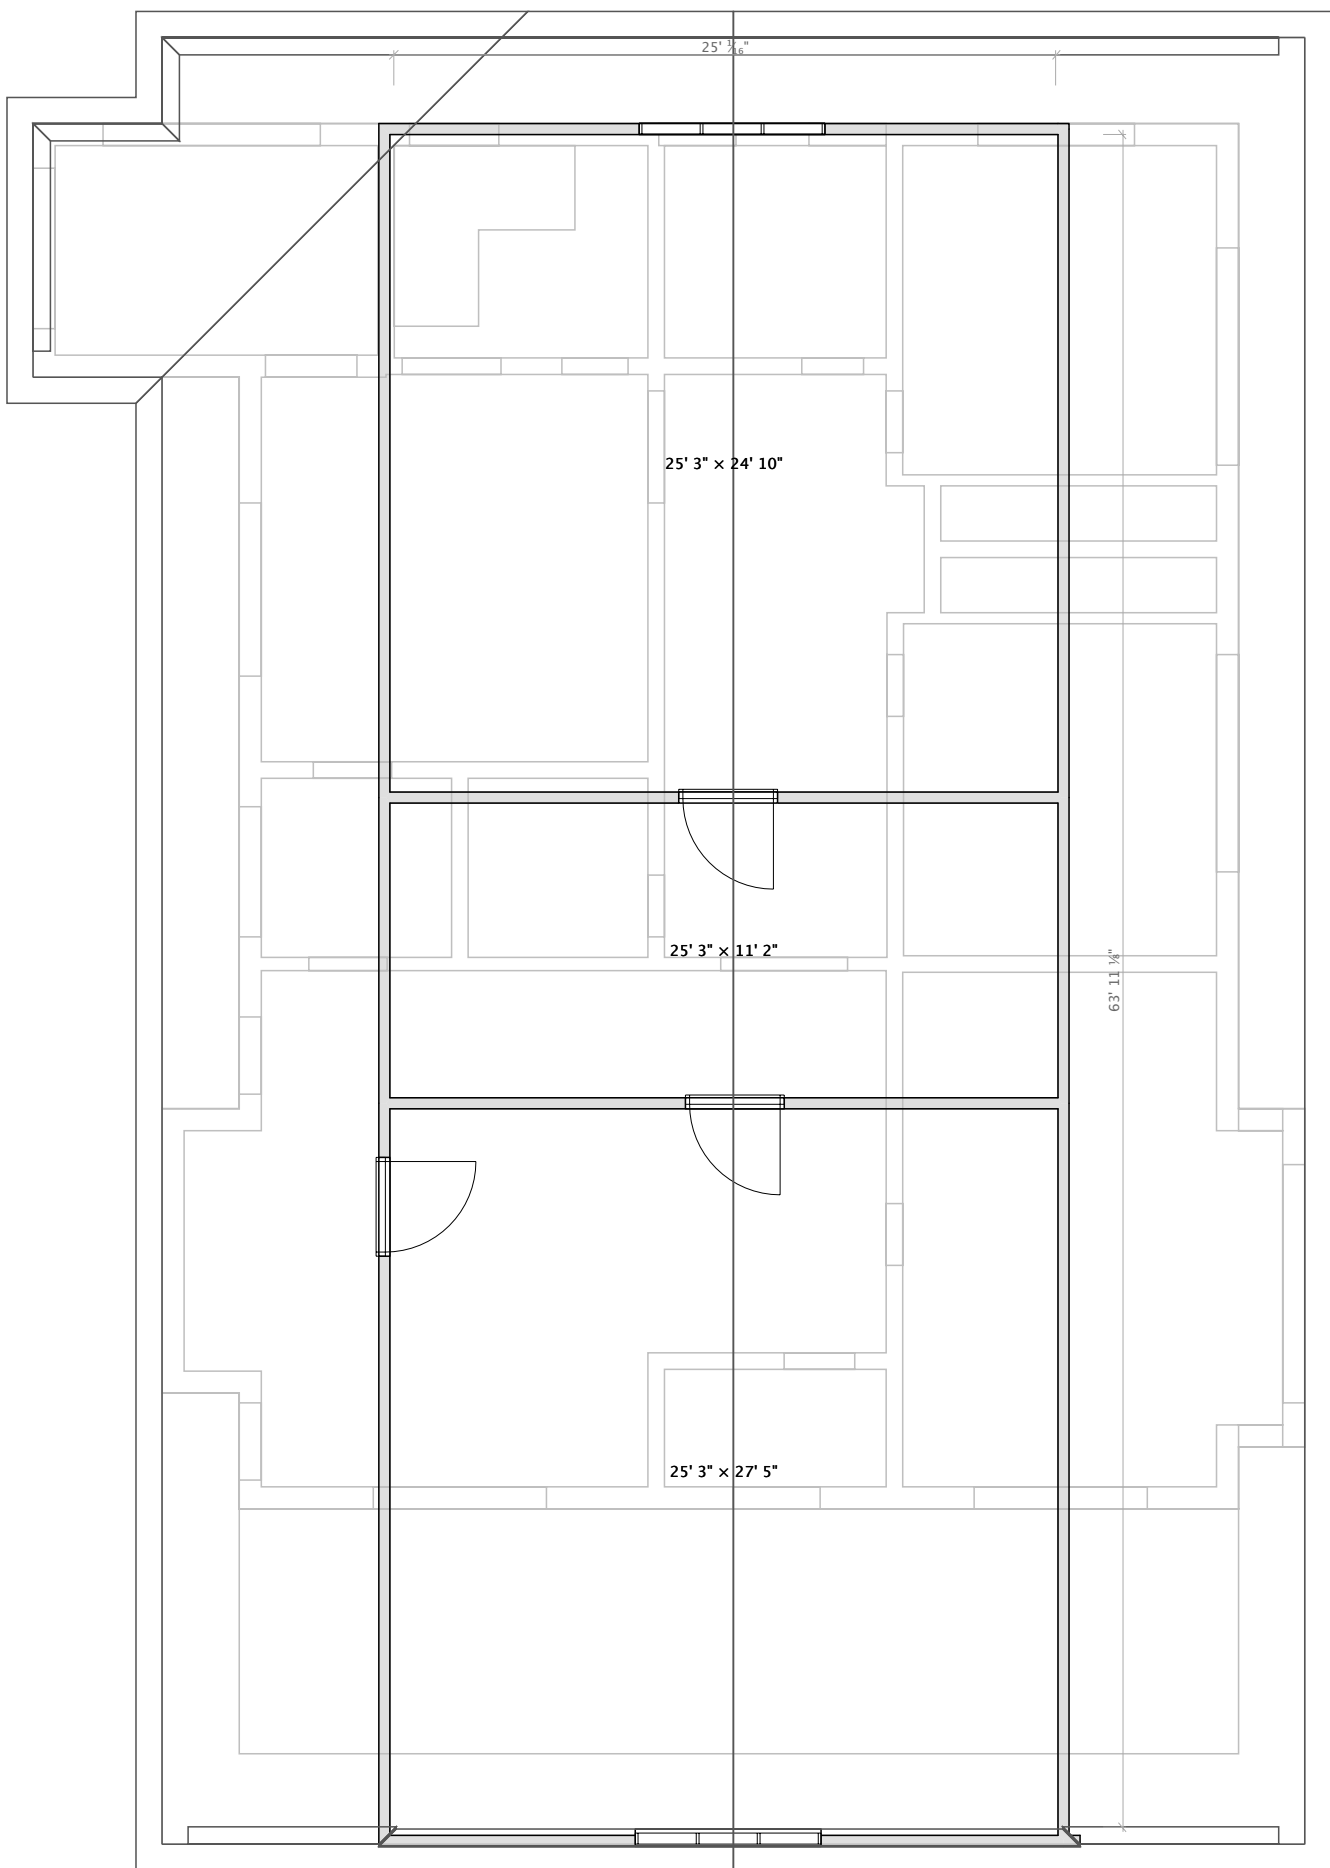

309 E Merry Ground Floor

- 3 Bedroom
- 1 1/2 Bath
- Fire place
- Central Air
- Gas Heat
- Electric Range
- Gas water heater
- 1836 Sq Ft

309.5 E Merry Basement

4 Bedroom
 1 Bath
 Central Air
 Gas Heat
 Electric Range
 Gas water heater
 1836 Sq Ft

309 E Merry Loft
2 Bedroom
Central Air
Gas Heat
1600 Sq Ft