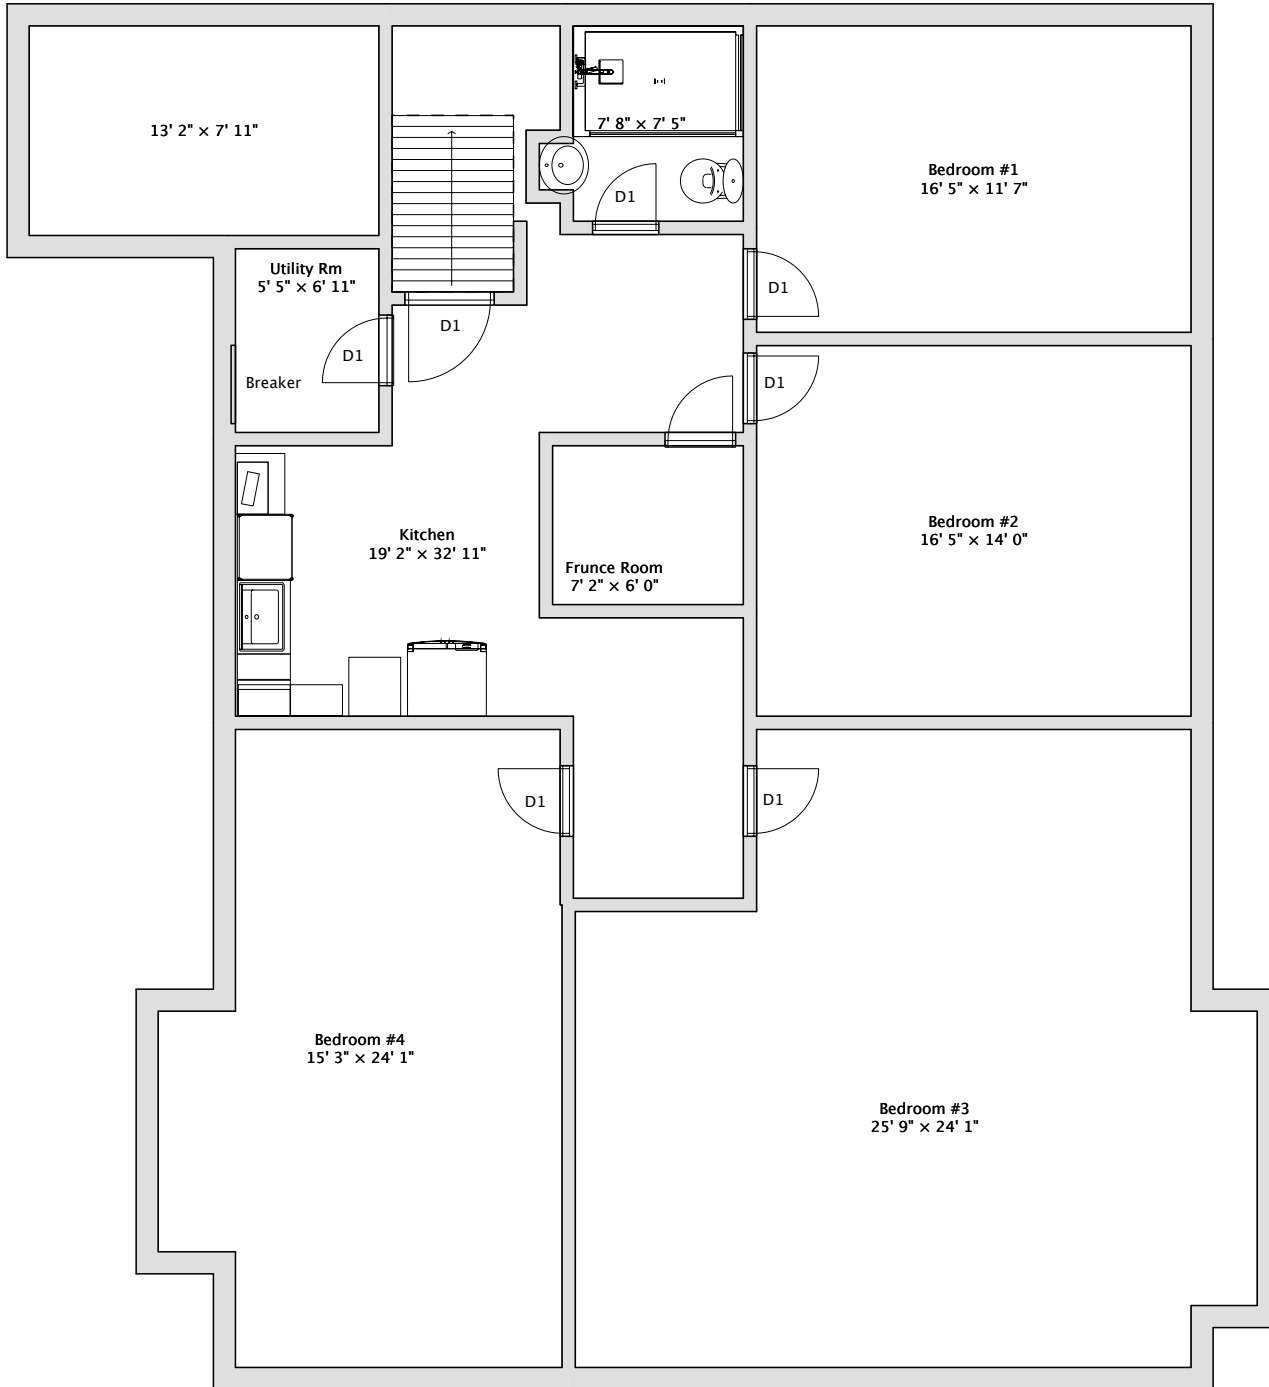

309 E Merry Ground Floor

- 3 Bedroom
- 1 1/2 Bath
- Fire place
- Central Air
- Gas Heat
- Electric Range
- Gas water heater
- 1836 Sq Ft

309.5 E Merry Basement

4 Bedroom
 1 Bath
 Central Air
 Gas Heat
 Electric Range
 Gas water heater
 1836 Sq Ft

309 E Merry Loft
2 Bedroom
Central Air
Gas Heat
1600 Sq Ft