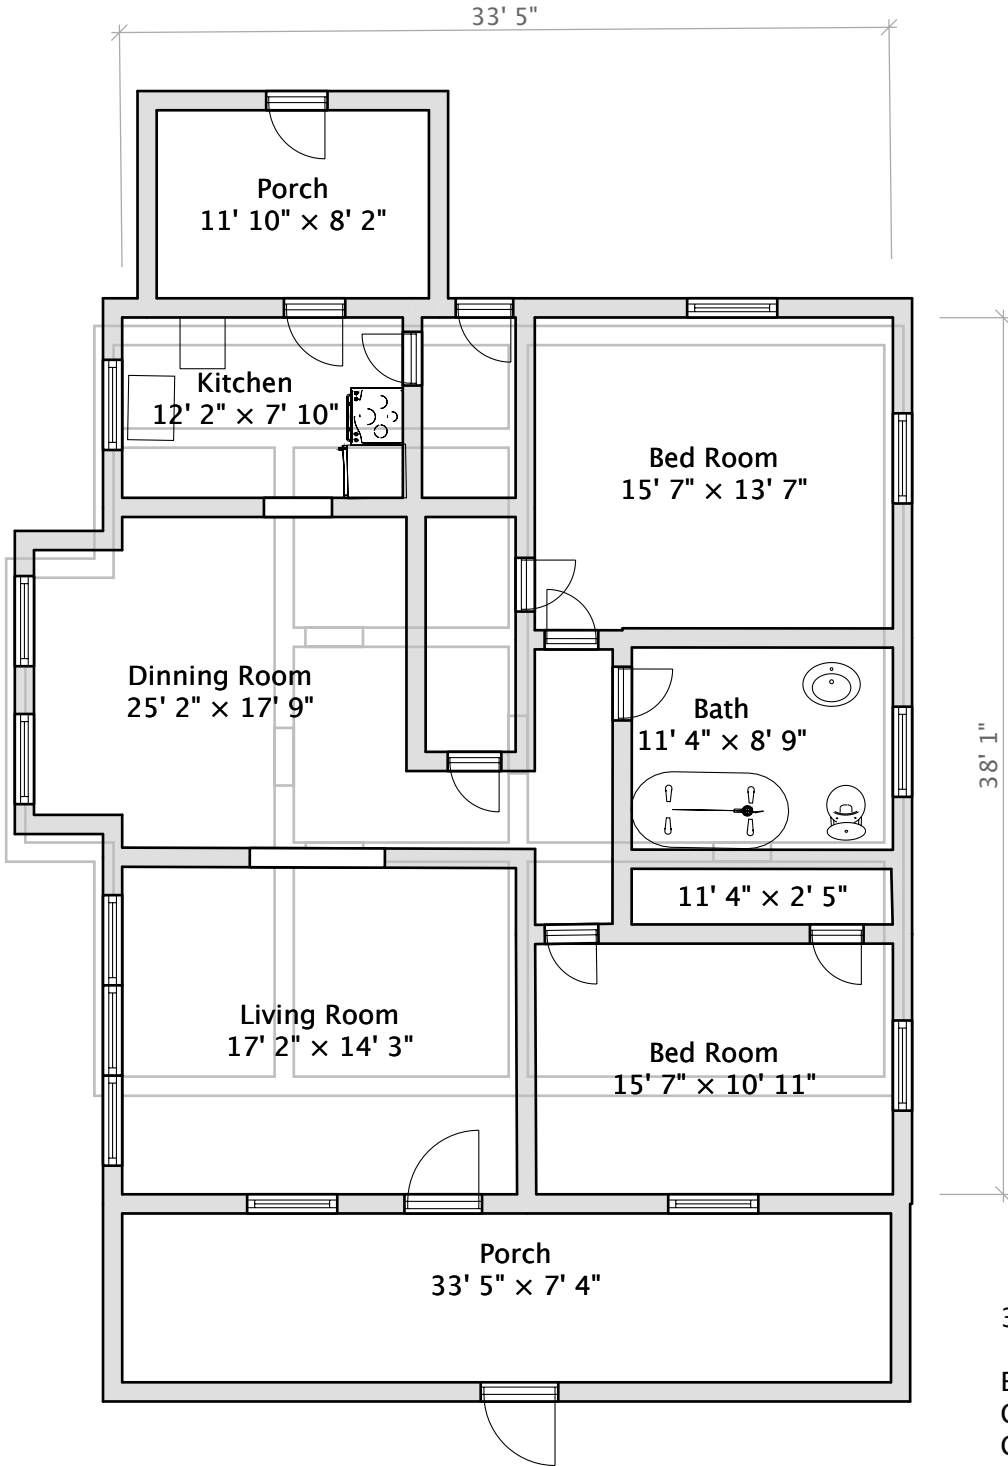

307 E Reed  
Basement

307 E Reed

- Electric Heat
- Gas Water Heater
- Gas Range
- 3 Bed room
- 2 Bath
- Washer Dryer
- 1654 Sq Ft